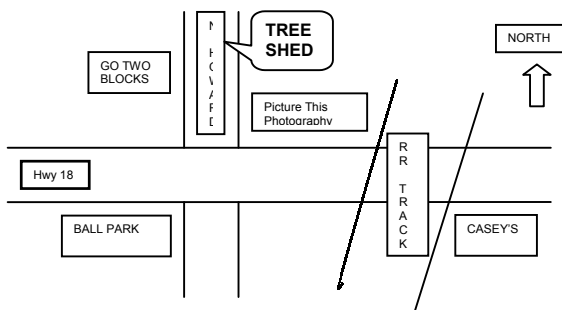

NO SALES PRIOR TO May 30<sup>th</sup>

**LINCOLN CONSERVATION DISTRICT TREE SEEDLING CLOSE-OUT SALE**

We have a variety of shrubs, midsized, tall and conifer seedlings ranging from 8"-24" tall.

May 30, 2009

9:00AM – 1:00 PM

District Shed at 220 N. Howard in Canton  
Corner of W. 3<sup>rd</sup> and N. Howard

(On Hwy 18 turn North at Picture This Photography and go two blocks, we are on the east side)

**CASH, CHECKS, MASTERCARD & VISA ACCEPTED**